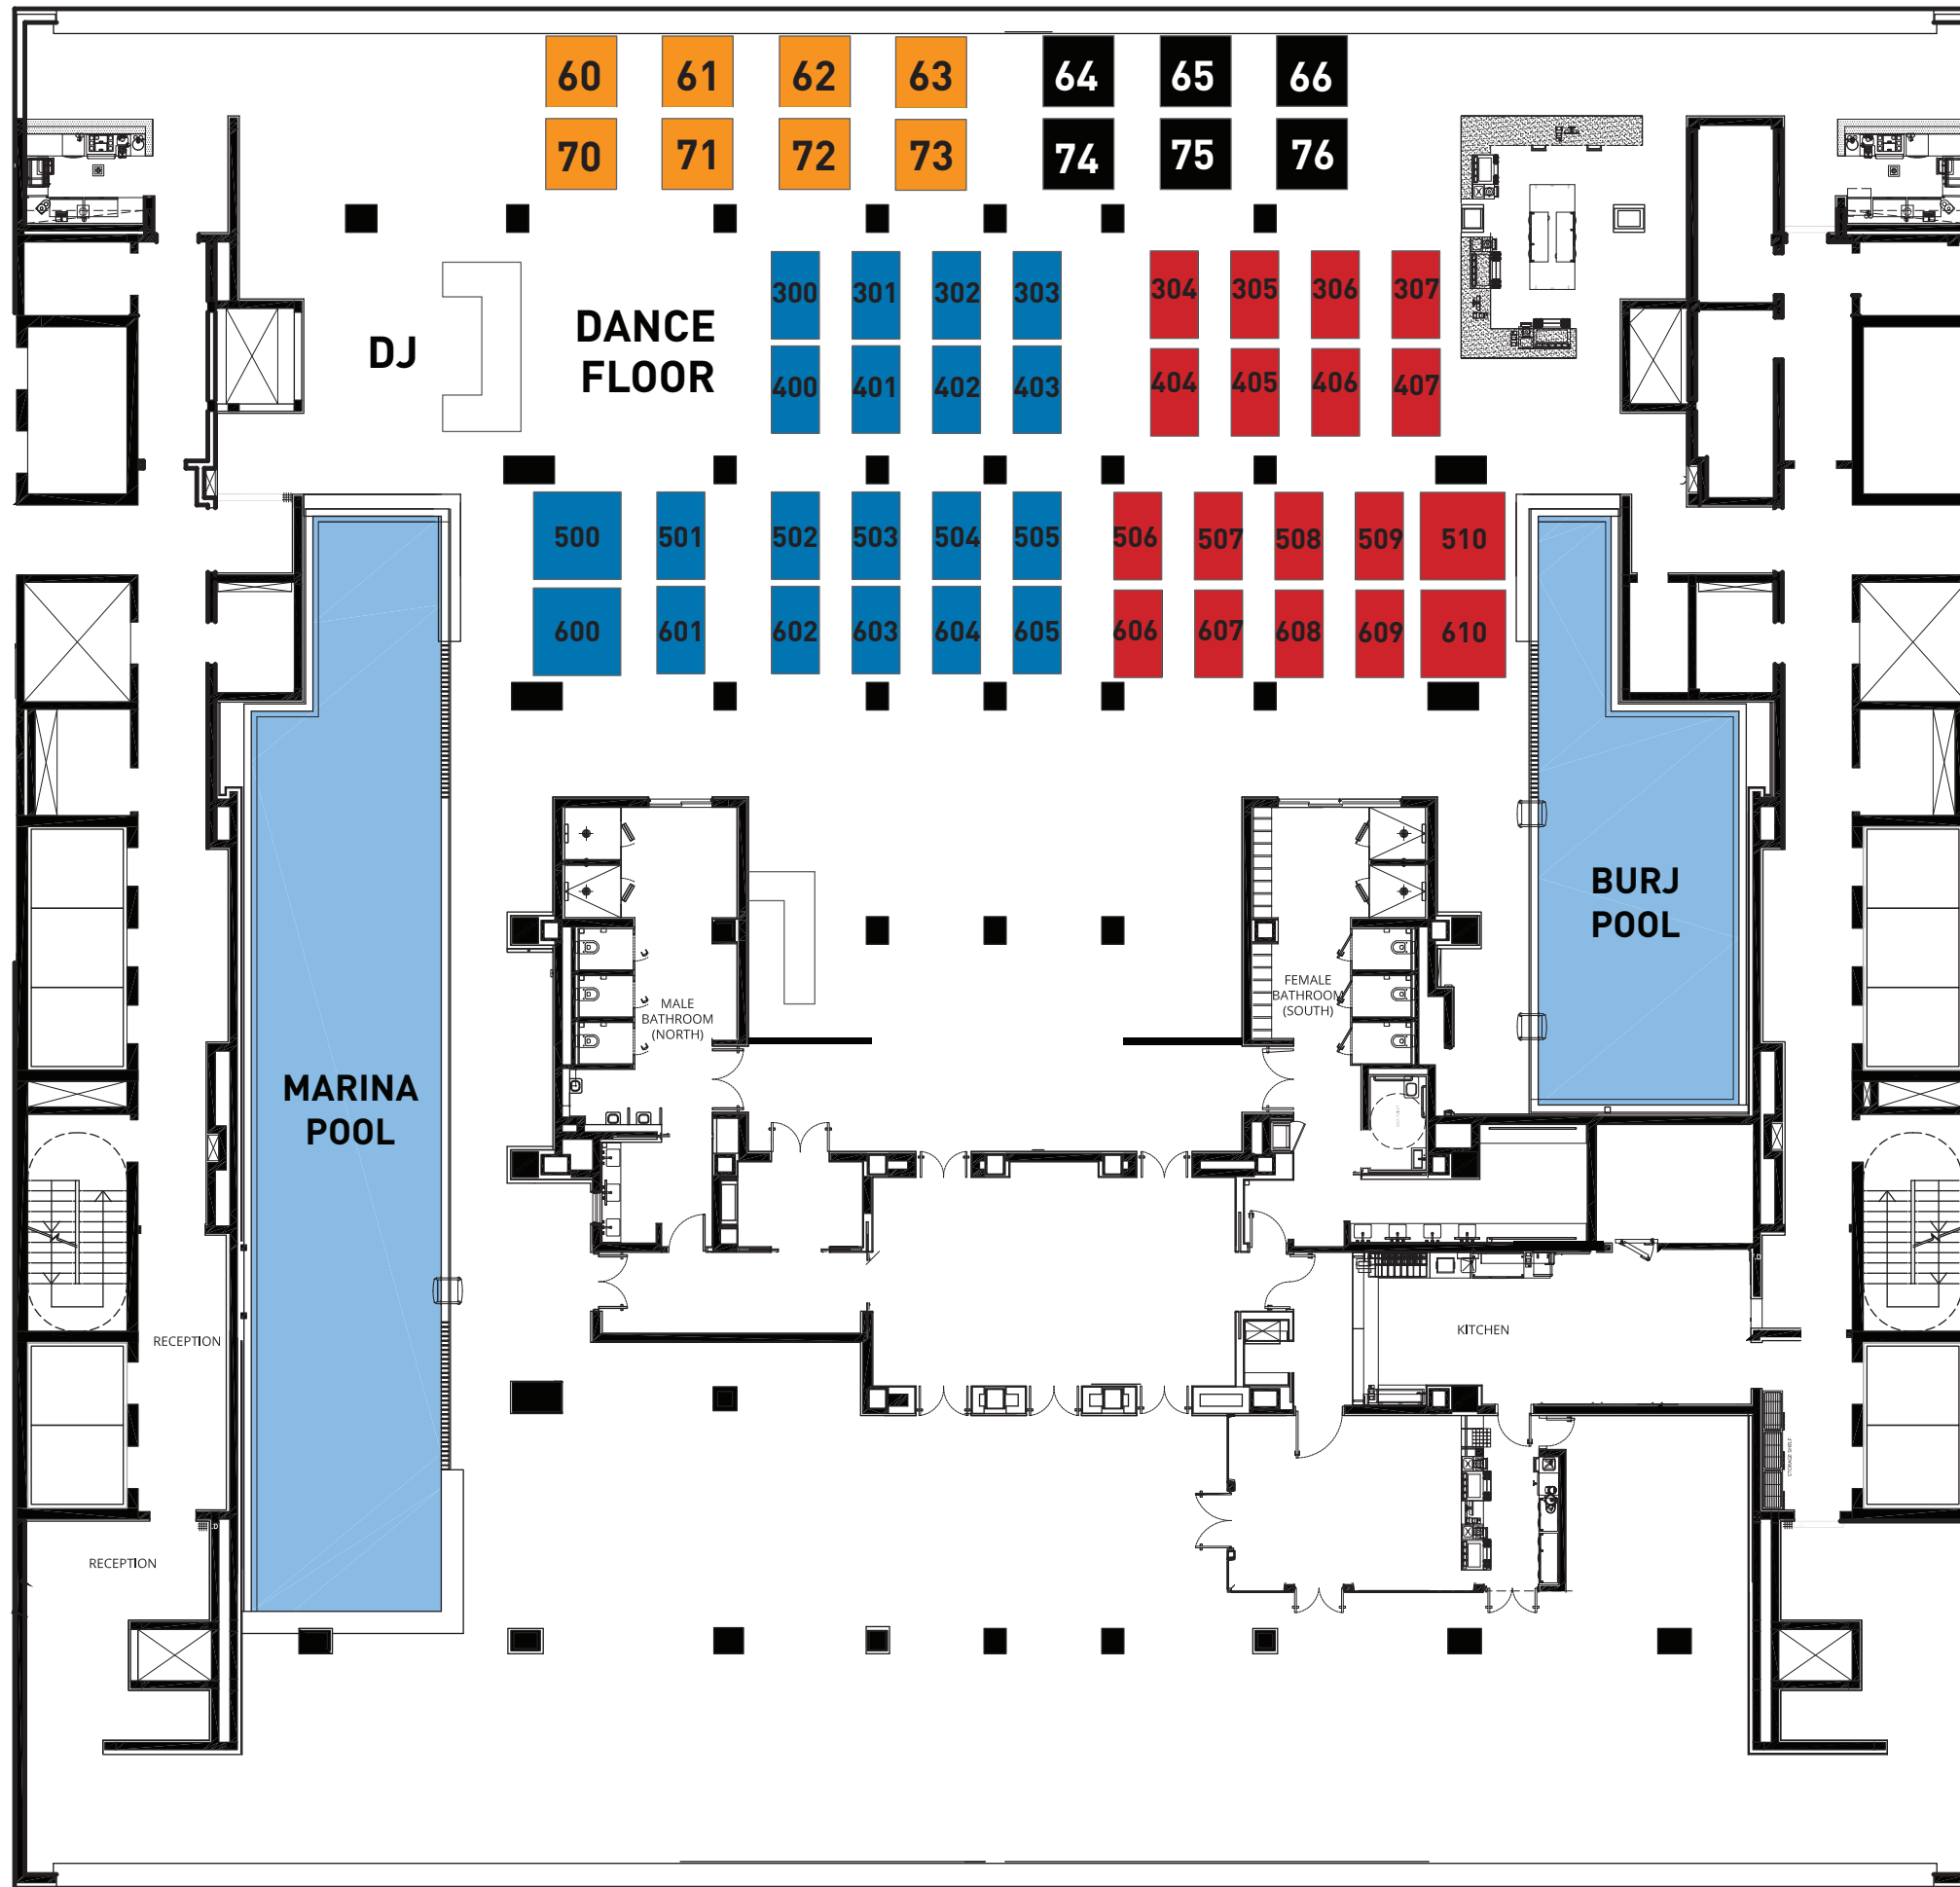

BURJ VIEW

ZONES

MINIMUM SPEND

Gold

AED8,000 TABLE  
MINIMUM SPEND

Black

AED5,000 TABLE  
MINIMUM SPEND

Blue

AED4,000 TABLE  
MINIMUM SPEND

Red

AED3,000 TABLE  
MINIMUM SPEND

MARINA VIEW